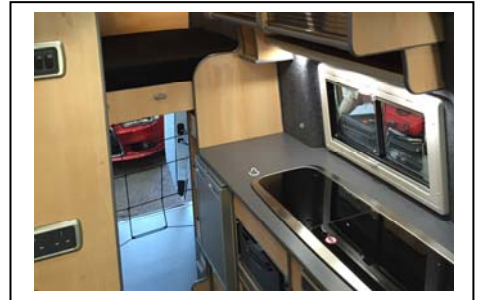

FIAT DUCATO 4 BERTH CONVERSION

Description

*Note: All items listed below are included in the conversion and the price!

- 4 Berth with 4 travelling seats including seat belts.
- Fixed rear double bed with garage style storage below.
- Dometic Thetford cassette toilet and shower unit.
- Dometic CRX 65ltr compressor fridge.
- Truma Combi diesel heating system.
- SMEV 9222 Combination gas cooker & sink.
- Dometic mini grill.
- CBE Digital mains/12v power management system.
- SEITZ S4 Opening side windows with blinds and glazed barn doors.
- In board 80L fresh water tank.
- Hot & Cold running water.
- LED Lighting throughout including cupboard back lighting.
- High level storage units.
- Heki Midi Skylight.
- Removable table with fold down leg.