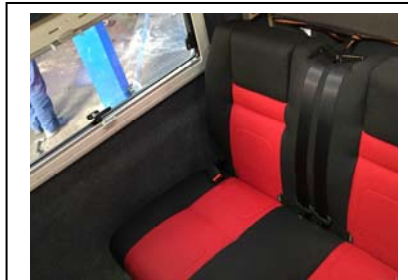

FIAT DUCATO 4 BERTH CONVERSION

Description

*Note: All items listed below are included in the conversion and the price!

- 4 Berth with 4 travelling seats including seat belts.
- Fixed rear double bed with garage style storage below.
- Dometic Thetford cassette toilet and shower unit.
- Dometic CRX 65ltr compressor fridge.
- Truma Combi diesel heating system.
- SMEV 9222 Combination gas cooker & sink.
- Dometic mini grill.
- CBE Digital mains/12v power management system.
- SEITZ S4 Opening side windows with blinds and glazed barn doors.
- In board 80L fresh water tank.
- Hot & Cold running water.
- LED Lighting throughout including cupboard back lighting.
- High level storage units.
- Heki Midi Skylight.
- Removable table with fold down leg.