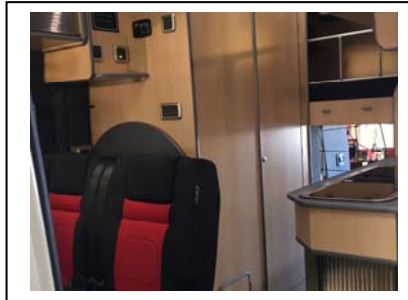

FIAT DUCATO 4 BERTH CONVERSION

Description

*Note: All items listed below are included in the conversion and the price!

- 4 Berth with 4 travelling seats including seat belts.
- Fixed rear double bed with garage style storage below.
- Dometic Thetford cassette toilet and shower unit.
- Dometic CRX 65ltr compressor fridge.
- Truma Combi diesel heating system.
- SMEV 9222 Combination gas cooker & sink.
- Dometic mini grill.
- CBE Digital mains/12v power management system.
- SEITZ S4 Opening side windows with blinds and glazed barn doors.
- In board 80L fresh water tank.
- Hot & Cold running water.
- LED Lighting throughout including cupboard back lighting.
- High level storage units.
- Heki Midi Skylight.
- Removable table with fold down leg.