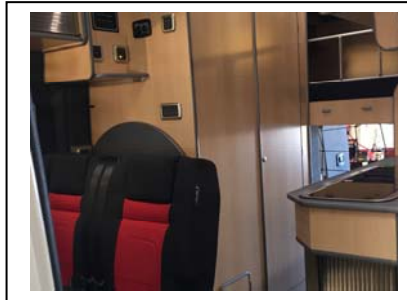

PEUGEOT BOXER 4 BERTH CONVERSION

Description

*Note: All items listed below are included in the conversion and the price!

- 4 Berth with 4 travelling seats including seat belts.
- Fixed rear double bed with garage style storage below.
- Dometic Thetford cassette toilet and shower unit.
- Dometic CRX 65ltr compressor fridge.
- Truma Combi diesel heating system.
- SMEV 9222 Combination gas cooker & sink.
- Dometic mini grill.
- CBE Digital mains/12v power management system.
- SEITZ S4 Opening side windows with blinds and glazed barn doors.
- In board 80L fresh water tank.
- Hot & Cold running water.
- LED Lighting throughout including cupboard back lighting.
- High level storage units.
- Heki Midi Skylight.
- Removable table with fold down leg.