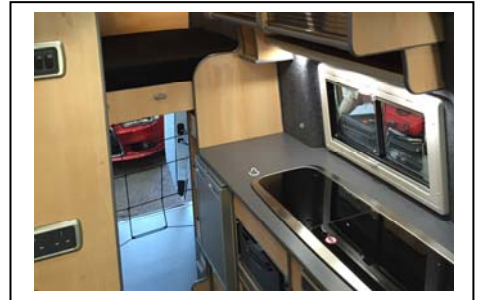

PEUGEOT BOXER 4 BERTH CONVERSION

Description

*Note: All items listed below are included in the conversion and the price!

- 4 Berth with 4 travelling seats including seat belts.
- Fixed rear double bed with garage style storage below.
- Dometic Thetford cassette toilet and shower unit.
- Dometic CRX 65ltr compressor fridge.
- Truma Combi diesel heating system.
- SMEV 9222 Combination gas cooker & sink.
- Dometic mini grill.
- CBE Digital mains/12v power management system.
- SEITZ S4 Opening side windows with blinds and glazed barn doors.
- In board 80L fresh water tank.
- Hot & Cold running water.
- LED Lighting throughout including cupboard back lighting.
- High level storage units.
- Heki Midi Skylight.
- Removable table with fold down leg.